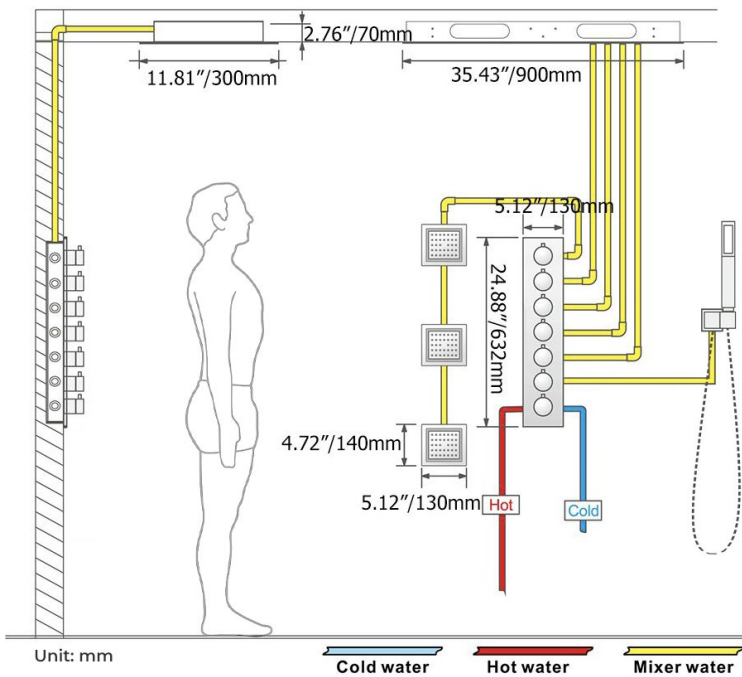

TOUCH PANEL CONTROLLED THERMOSTATIC BRUSHED GOLD LED RECESSED CEILING MOUNT RAINFALL MIST SHOWER SYSTEM WITH ROUND HAND SHOWER AND JETTED BODY SPRAYS SPECIFICATIONS

- Shower Panel /Hose Material: 304 Stainless Steel
- Shower Head Size: 900*300 mm
- Showerheads Install: Embedded Ceiling Mounted
- Concealed Mixer Install: Wall-Mounted
- LED Shower Head Functions: Rainfall, Waterfall, Mist, Water Column
- Water Pressure: 0.3 MPA
- Water Flow: 16L/min~28L/min
- Shower Accessories Material: Brass
- LED Light: Need to Connect Power
- LED Light Color: 64 Color
- Shower Hose Length: 1.5M
- AC: 100-265V 50/60Hz
- Music: Need Bluetooth

Product shown is only for installation display purpose

Touch Panel Control

All dimensions and specifications are nominal and may vary. Use actual products for accuracy in critical situations.

Shower Mixer

Product shown is only for installation display purpose

Hand Shower

Shower Mixer Connections

Body Jet

FEATURES

- Material: Brass
- Base Plate Height: 5-1/8"
- Base Plate Width: 5-1/8"
- Jet Surface Area: 3-1/8"
- Surface Depth: 1/4"
- Adjustment Angle: 5°
- Male NPT Connection: 1/2"
- Maximum Flow Rate: 2.5 GPM (9.5L/min) max @ 80 psi