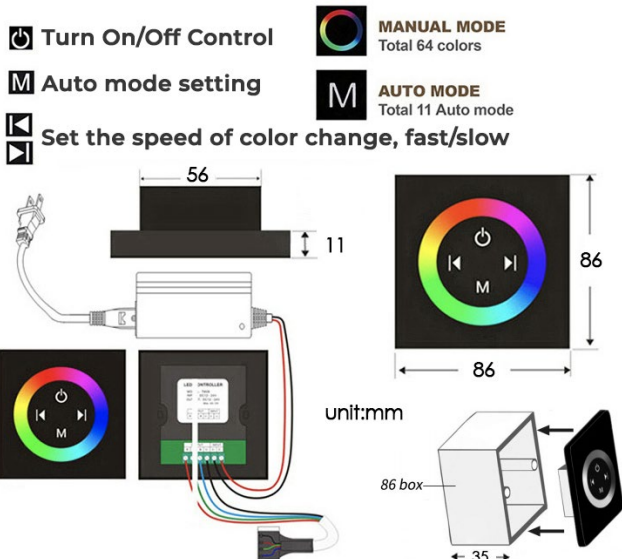

TOUCH PANEL CONTROLLED THERMOSTATIC BRUSHED GOLD LED RECESSED CEILING MOUNT RAINFALL MIST SHOWER SYSTEM WITH ROUND HAND SHOWER AND JETTED BODY SPRAYS SPECIFICATIONS

- Shower Panel /Hose Material: 304 Stainless Steel
- Shower Head Size: 900*300 mm
- Showerheads Install: Embedded Ceiling Mounted
- Concealed Mixer Install: Wall-Mounted
- LED Shower Head Functions: Rainfall, Waterfall, Mist, Water Column
- Water Pressure: 0.3 MPA
- Water Flow: 16L/min~28L/min
- Shower Accessories Material: Brass
- LED Light: Need to Connect Power
- LED Light Color: 64 Color
- Shower Hose Length: 1.5M
- AC: 100-265V 50/60Hz
- Music: Need Bluetooth

Product shown is only for installation display purpose

Touch Panel Control

All dimensions and specifications are nominal and may vary. Use actual products for accuracy in critical situations.

Shower Mixer

Product shown is only for installation display purpose

Hand Shower

Shower Mixer Connections

Body Jet

FEATURES

- Material: Brass
- Base Plate Height: 5-1/8"
- Base Plate Width: 5-1/8"
- Jet Surface Area: 3-1/8"
- Surface Depth: 1/4"
- Adjustment Angle: 5°
- Male NPT Connection: 1/2"
- Maximum Flow Rate: 2.5 GPM (9.5L/min) max @ 80 psi