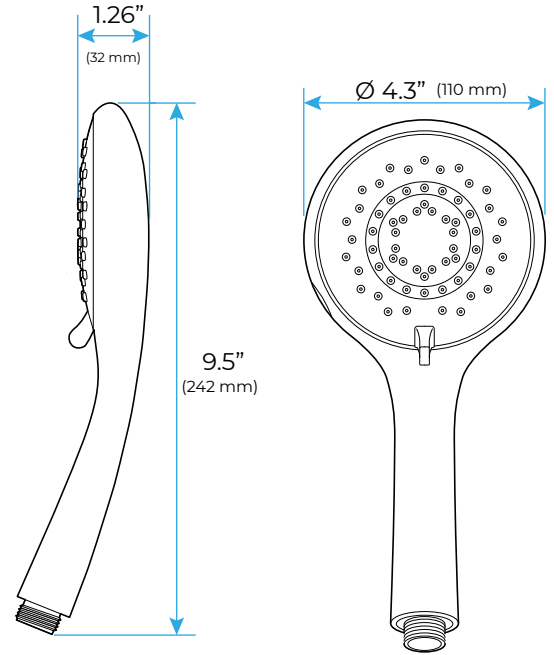

TOUCH PANEL CONTROLLED THERMOSTATIC BRUSHED GOLD LED RECESSED CEILING MOUNT RAINFALL MIST SHOWER SYSTEM WITH ROUND HAND SHOWER AND JETTED BODY SPRAYS SPECIFICATIONS

- Shower Panel /Hose Material: 304 Stainless Steel
- Shower Head Size: 900*300 mm
- Showerheads Install: Embedded Ceiling Mounted
- Concealed Mixer Install: Wall-Mounted
- LED Shower Head Functions: Rainfall, Waterfall, Mist, Water Column
- Water Pressure: 0.3 MPA
- Water Flow: 16L/min~28L/min
- Shower Accessories Material: Brass
- LED Light: Need to Connect Power
- LED Light Color: 64 Color
- Shower Hose Length: 1.5M
- AC: 100-265V 50/60Hz
- Music: Need Bluetooth

Product shown is only for installation display purpose

Touch Panel Control

All dimensions and specifications are nominal and may vary. Use actual products for accuracy in critical situations.

Shower Mixer

Product shown is only for installation display purpose

Hand Shower

Shower Mixer Connections

Body Jet

FEATURES

- Material: Brass
- Base Plate Height: 5-1/8"
- Base Plate Width: 5-1/8"
- Jet Surface Area: 3-1/8"
- Surface Depth: 1/4"
- Adjustment Angle: 5°
- Male NPT Connection: 1/2"
- Maximum Flow Rate: 2.5 GPM (9.5L/min) max @ 80 psi