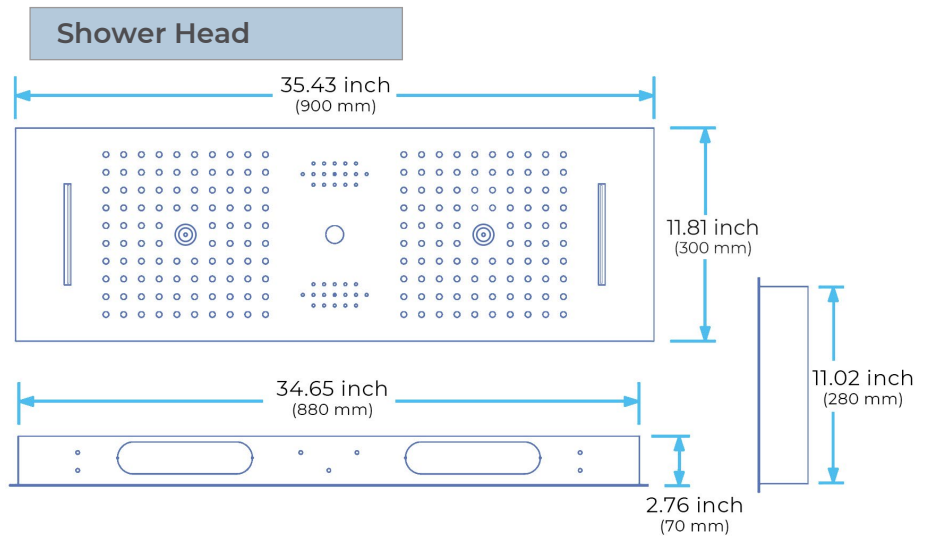

TOUCH PANEL CONTROLLED THERMOSTATIC BRUSHED GOLD LED RECESSED CEILING MOUNT RAINFALL MIST SHOWER SYSTEM WITH ROUND HAND SHOWER AND JETTED BODY SPRAYS SPECIFICATIONS

- Shower Panel /Hose Material: 304 Stainless Steel
- Shower Head Size: 900*300 mm
- Showerheads Install: Embedded Ceiling Mounted
- Concealed Mixer Install: Wall-Mounted
- LED Shower Head Functions: Rainfall, Waterfall, Mist, Water Column
- Water Pressure: 0.3 MPA
- Water Flow: 16L/min~28L/min
- Shower Accessories Material: Brass
- LED Light: Need to Connect Power
- LED Light Color: 64 Color
- Shower Hose Length: 1.5M
- AC: 100-265V 50/60Hz
- Music: Need Bluetooth

Product shown is only for installation display purpose

Touch Panel Control

All dimensions and specifications are nominal and may vary. Use actual products for accuracy in critical situations.

Shower Mixer

Product shown is only for installation display purpose

Hand Shower

Shower Mixer Connections

Body Jet

FEATURES

- Material: Brass
- Base Plate Height: 5-1/8"
- Base Plate Width: 5-1/8"
- Jet Surface Area: 3-1/8"
- Surface Depth: 1/4"
- Adjustment Angle: 5°
- Male NPT Connection: 1/2"
- Maximum Flow Rate: 2.5 GPM (9.5L/min) max @ 80 psi