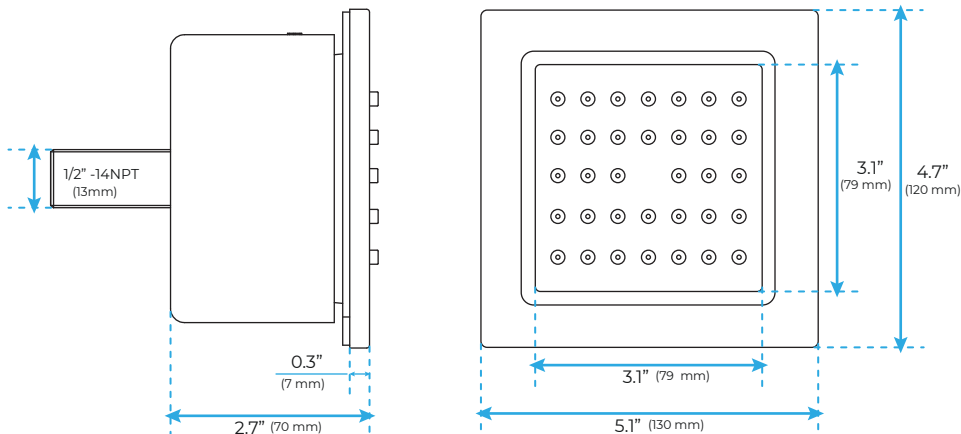

TOUCH PANEL CONTROLLED THERMOSTATIC BRUSHED GOLD LED RECESSED CEILING MOUNT RAINFALL MIST SHOWER SYSTEM WITH ROUND HAND SHOWER AND JETTED BODY SPRAYS SPECIFICATIONS

- Shower Panel /Hose Material: 304 Stainless Steel
- Shower Head Size: 900*300 mm
- Showerheads Install: Embedded Ceiling Mounted
- Concealed Mixer Install: Wall-Mounted
- LED Shower Head Functions: Rainfall, Waterfall, Mist, Water Column
- Water Pressure: 0.3 MPA
- Water Flow: 16L/min~28L/min
- Shower Accessories Material: Brass
- LED Light: Need to Connect Power
- LED Light Color: 64 Color
- Shower Hose Length: 1.5M
- AC: 100-265V 50/60Hz
- Music: Need Bluetooth

Product shown is only for installation display purpose

Touch Panel Control

All dimensions and specifications are nominal and may vary. Use actual products for accuracy in critical situations.

Shower Mixer

Product shown is only for installation display purpose

Hand Shower

Shower Mixer Connections

Body Jet

FEATURES

- Material: Brass
- Base Plate Height: 5-1/8"
- Base Plate Width: 5-1/8"
- Jet Surface Area: 3-1/8"
- Surface Depth: 1/4"
- Adjustment Angle: 5°
- Male NPT Connection: 1/2"
- Maximum Flow Rate: 2.5 GPM (9.5L/min) max @ 80 psi