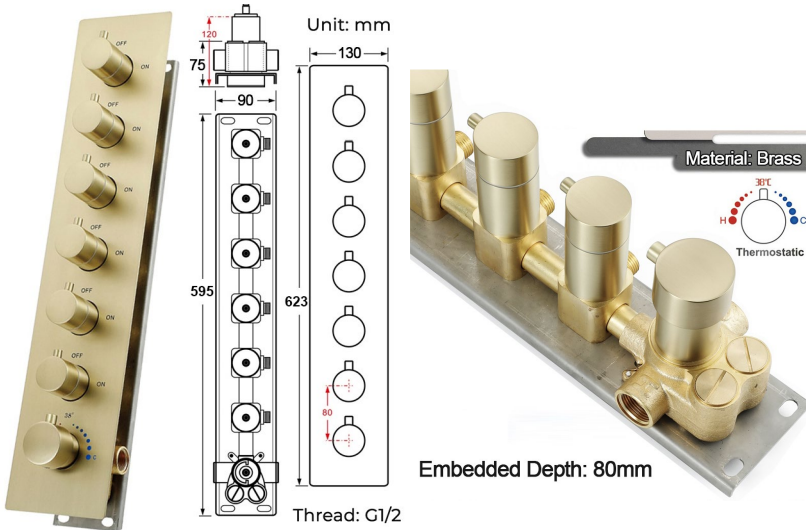

TOUCH PANEL CONTROLLED THERMOSTATIC BRUSHED GOLD LED RECESSED CEILING MOUNT RAINFALL MIST SHOWER SYSTEM WITH ROUND HAND SHOWER AND JETTED BODY SPRAYS SPECIFICATIONS

- Shower Panel /Hose Material: 304 Stainless Steel
- Shower Head Size: 900*300 mm
- Showerheads Install: Embedded Ceiling Mounted
- Concealed Mixer Install: Wall-Mounted
- LED Shower Head Functions: Rainfall, Waterfall, Mist, Water Column
- Water Pressure: 0.3 MPA
- Water Flow: 16L/min~28L/min
- Shower Accessories Material: Brass
- LED Light: Need to Connect Power
- LED Light Color: 64 Color
- Shower Hose Length: 1.5M
- AC: 100-265V 50/60Hz
- Music: Need Bluetooth

Product shown is only for installation display purpose

Touch Panel Control

All dimensions and specifications are nominal and may vary. Use actual products for accuracy in critical situations.

Shower Mixer

Product shown is only for installation display purpose

Hand Shower

Shower Mixer Connections

Body Jet

FEATURES

- Material: Brass
- Base Plate Height: 5-1/8"
- Base Plate Width: 5-1/8"
- Jet Surface Area: 3-1/8"
- Surface Depth: 1/4"
- Adjustment Angle: 5°
- Male NPT Connection: 1/2"
- Maximum Flow Rate: 2.5 GPM (9.5L/min) max @ 80 psi